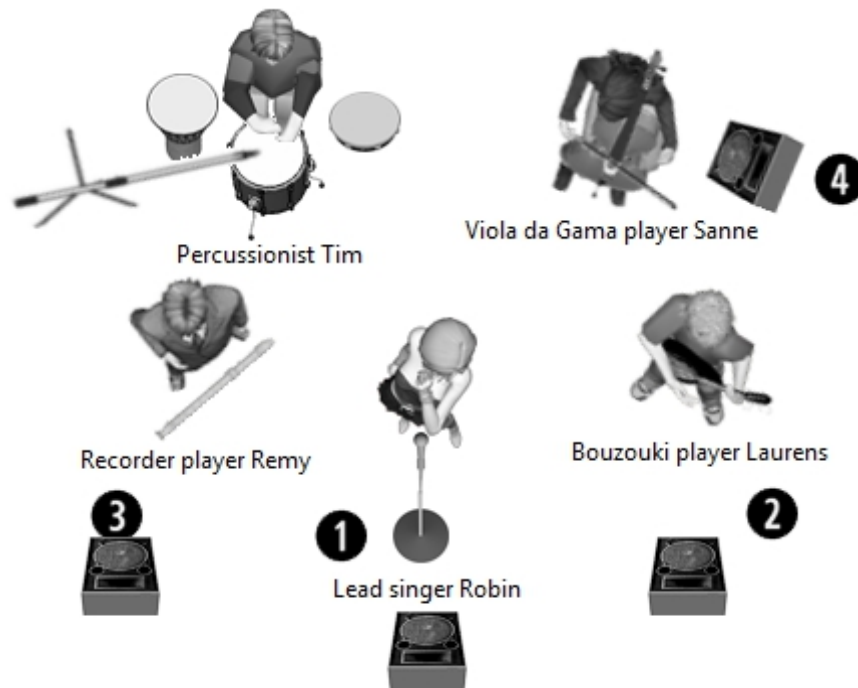

## Additional Information

The lead singer will bring her own microphone. The bouzouki plays in a wide dynamical range using both fingerstyle and rythm. The percussion set contains of a kick, floor tom, djembe and tambourine.

## Channel List

<i>Bandmember</i>	<i>Instrument</i>	<i>Mic/DI</i>	<i>Specs</i>	<i>Monitor Groups</i>
1. Robin Lammertink	Lead Vocals	Phantom	Reverb	1. Vocals, Bouzouki, Gamba
2. Laurens Krah	Bouzouki	DI		2. Bouzouki, Vocals
3. Remy Schreuder	Recorders	Clip-on mic (Phantom)	Small reverb	3. Bouzouki, Vocals, Gamba
4. Sanne Hoogendoorn	Viola da Gamba	Clip-on mic (Phantom)		4. Gamba, Bouzouki, Vocals
5. Tim Elfring	Percussion	Overhead	Reverb	